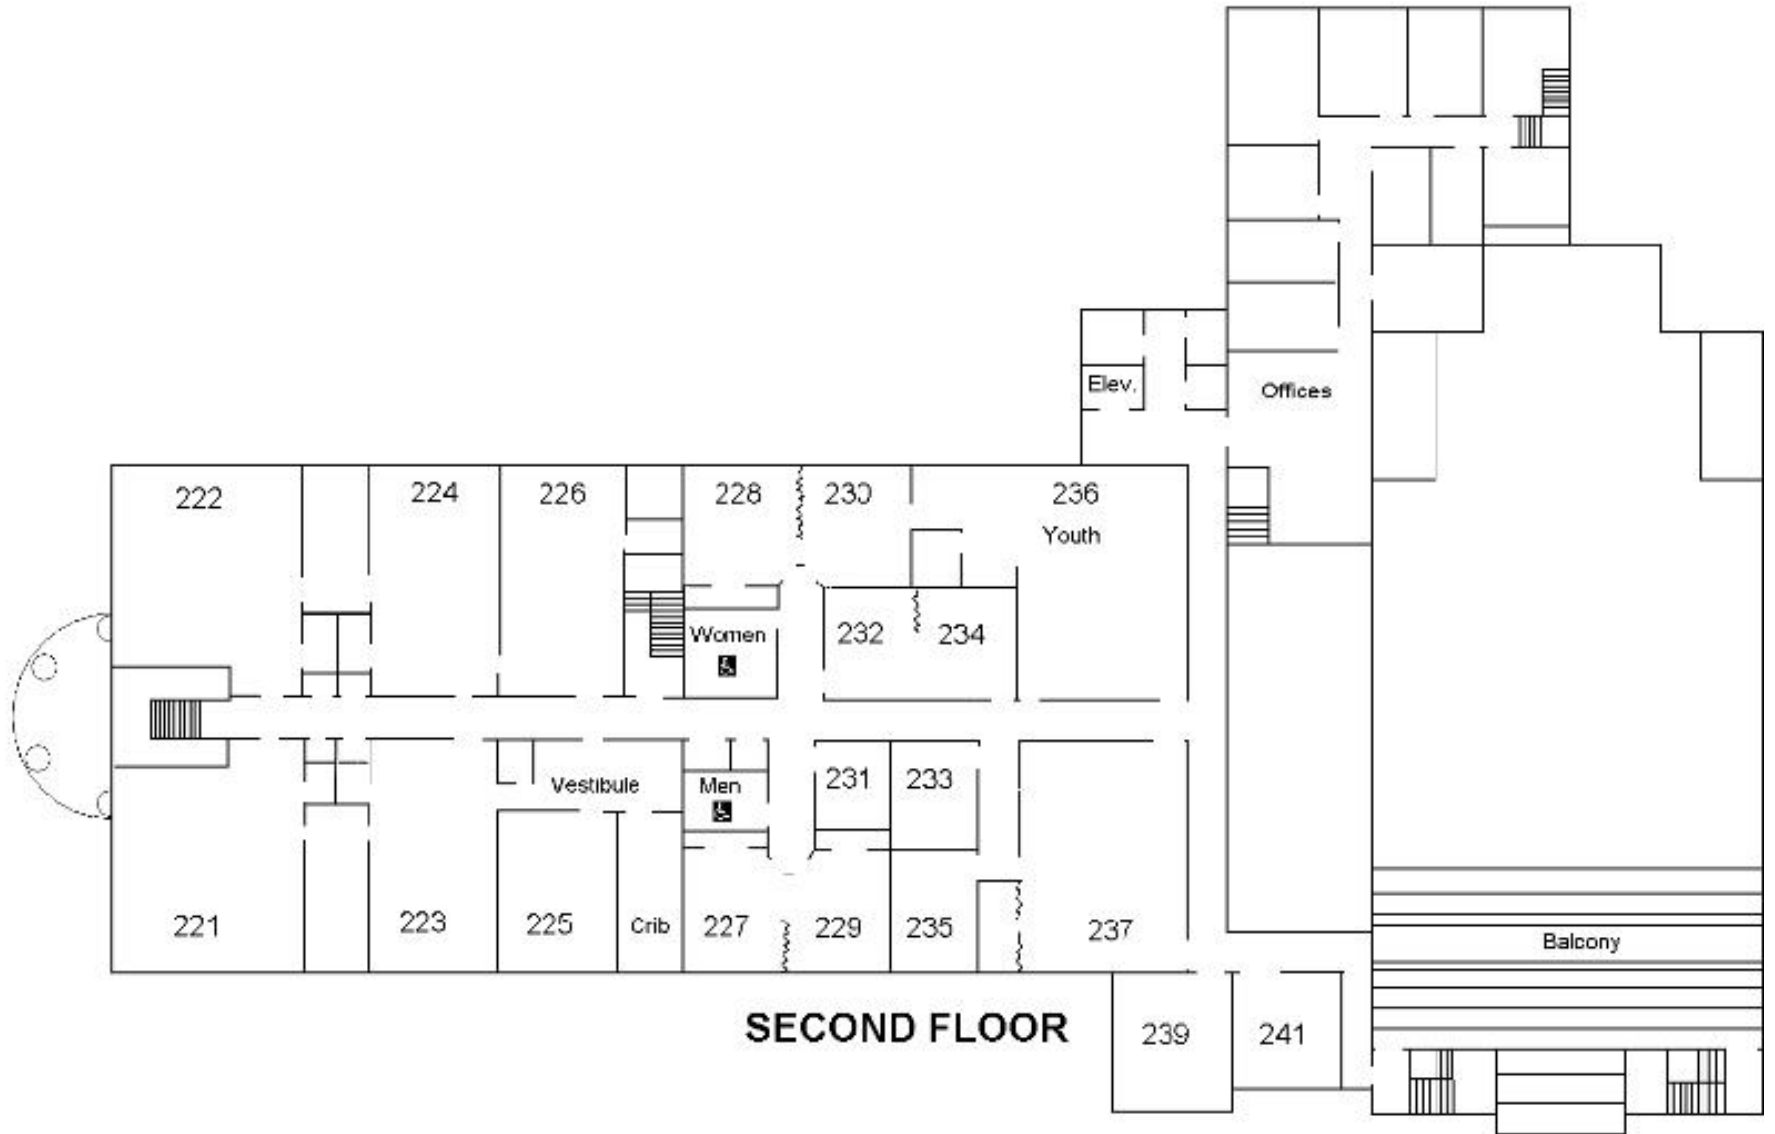

Trinity Evangelical Lutheran Church, 2000 Chestnut St., Camp Hill, Pennsylvania Interior Building Layout

Page 1 - First Floor, Page 2 - Second Floor, Page 3 - Third Floor

Trinity Evangelical Lutheran Church, 2000 Chestnut St., Camp Hill, Pennsylvania
Interior Building Layout

Page 1 - First Floor, Page 2 - Second Floor, Page 3 - Third Floor

Trinity Evangelical Lutheran Church, 2000 Chestnut St., Camp Hill, Pennsylvania
Interior Building Layout

Page 1 - First Floor, Page 2 - Second Floor, Page 3 - Third Floor